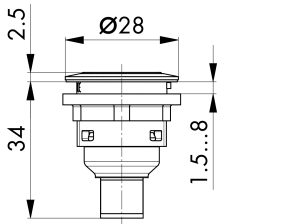

Illuminated pushbutton with 4-pole M12 connector SVATLI_C005

Description: with integrated 4-pole M12 connector, A coded incl. white LED

Category:	Pushbuttons
Series:	SHORTRON® connect
Panel cut-out:	Ø 22.3 mm
Mounting depth:	33.7 mm
Protection class:	II (protective insulation)
Degree of protection:	IP65 / IP67
Switching function:	momentary action
Travel:	2.3 mm (pushbutton)
Illumination:	yes
With labelling option:	yes
Contact equipment:	1 NO
Connection type:	4-pole M12 connector (integrated), A coded
Colour:	stainless steel, polished
Positive opening:	
Operating temperature:	-25°C ... 70°C
Mechanical life:	1 million switching cycles
Electrical life:	1 million switching cycles
Storage temperature:	-40°C ... 80°C
Shape:	round
Contact material:	AgNi
Lamp socket:	none, with integrated 3 mm LED white