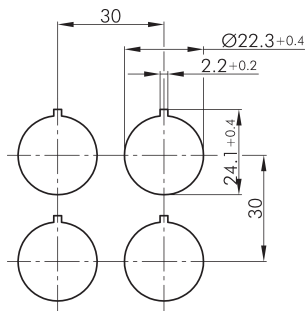

Illuminated pushbutton with 4-pole M12 connector SVATLI_C005

Description: with integrated 4-pole M12 connector, A coded incl. white LED

Category:	Pushbuttons
Series:	SHORTRON® connect
Panel cut-out:	Ø 22.3 mm
Mounting depth:	33.7 mm
Protection class:	II (protective insulation)
Degree of protection:	IP65 / IP67
Switching function:	momentary action
Travel:	2.3 mm (pushbutton)
Illumination:	yes
With labelling option:	yes
Contact equipment:	1 NO
Connection type:	4-pole M12 connector (integrated), A coded
Colour:	stainless steel, polished
Positive opening:	
Operating temperature:	-25°C ... 70°C
Mechanical life:	1 million switching cycles
Electrical life:	1 million switching cycles
Storage temperature:	-40°C ... 80°C
Shape:	round
Contact material:	AgNi
Lamp socket:	none, with integrated 3 mm LED white