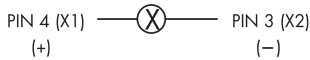

Illuminated pushbutton with 4-pole M12 connector SVATLI_C005

Description: with integrated 4-pole M12 connector, A coded incl. white LED

Category:	Pushbuttons
Series:	SHORTRON® connect
Panel cut-out:	Ø 22.3 mm
Mounting depth:	33.7 mm
Protection class:	II (protective insulation)
Degree of protection:	IP65 / IP67
Switching function:	momentary action
Travel:	2.3 mm (pushbutton)
Illumination:	yes
With labelling option:	yes
Contact equipment:	1 NO
Connection type:	4-pole M12 connector (integrated), A coded
Colour:	stainless steel, polished
Positive opening:	
Operating temperature:	-25°C ... 70°C
Mechanical life:	1 million switching cycles
Electrical life:	1 million switching cycles
Storage temperature:	-40°C ... 80°C
Shape:	round
Contact material:	AgNi
Lamp socket:	none, with integrated 3 mm LED white